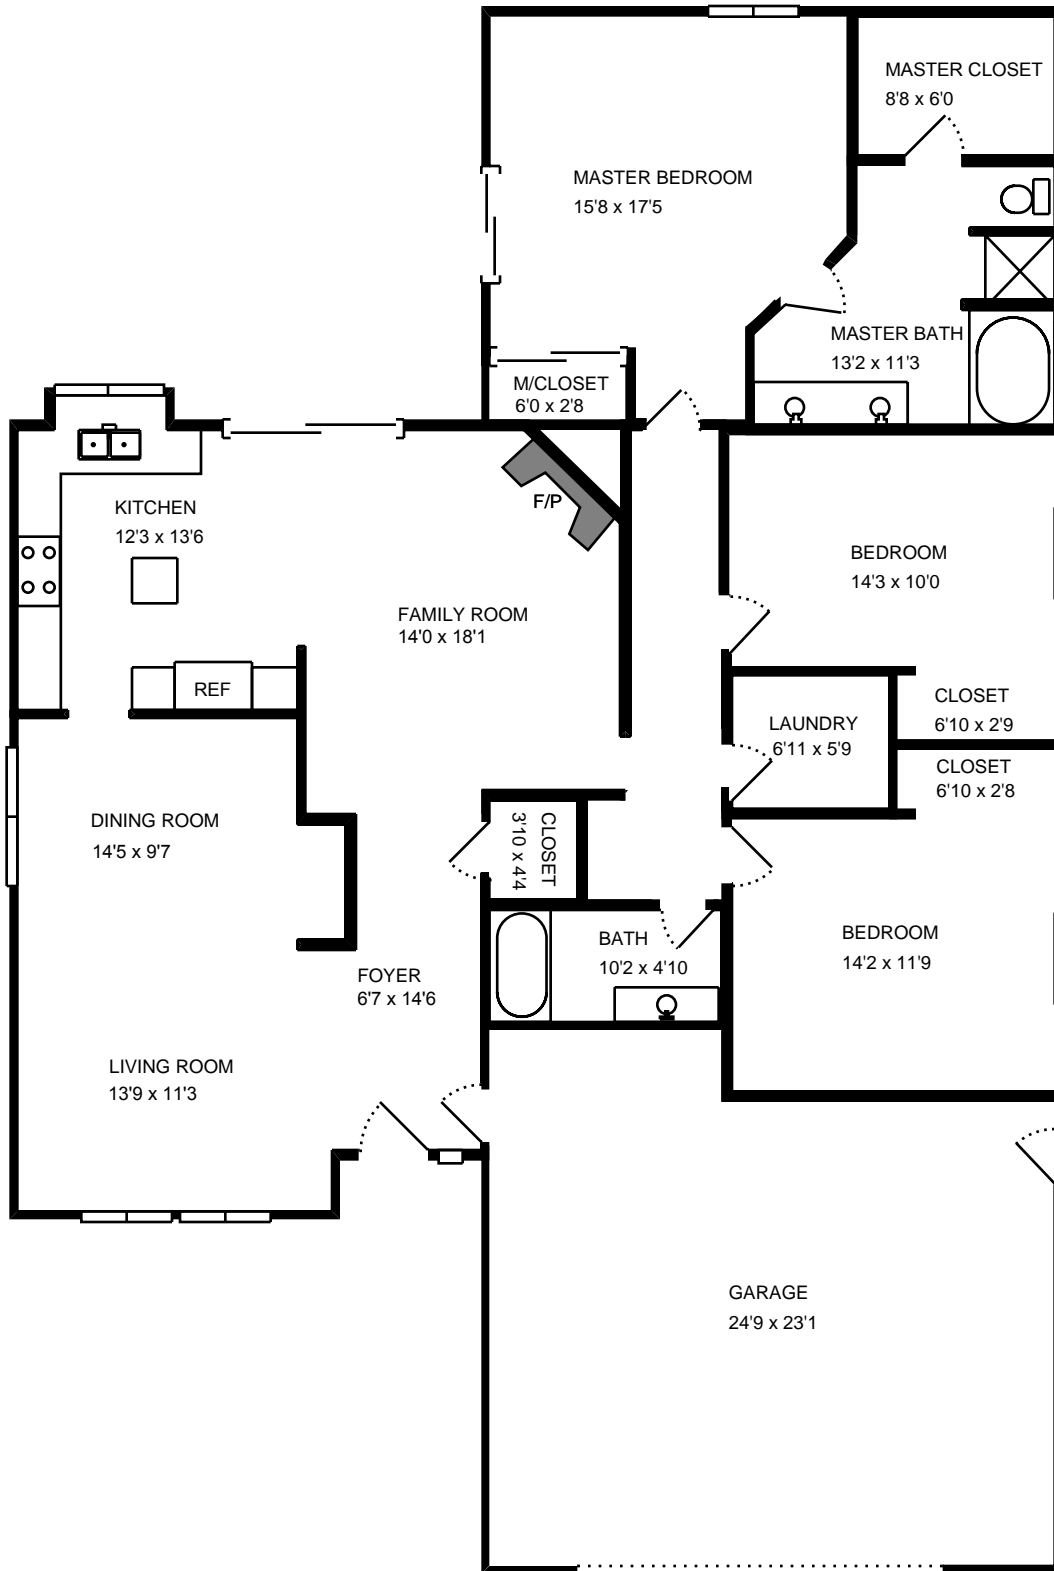

Property Address:
2211 Sunlit Ann Dr
Santa Rosa, CA 95403

Measure #14813974

Total interior square footage on page: 1719 sf

Page 1

The interior square footage listed is living space only and is not taxable square footage